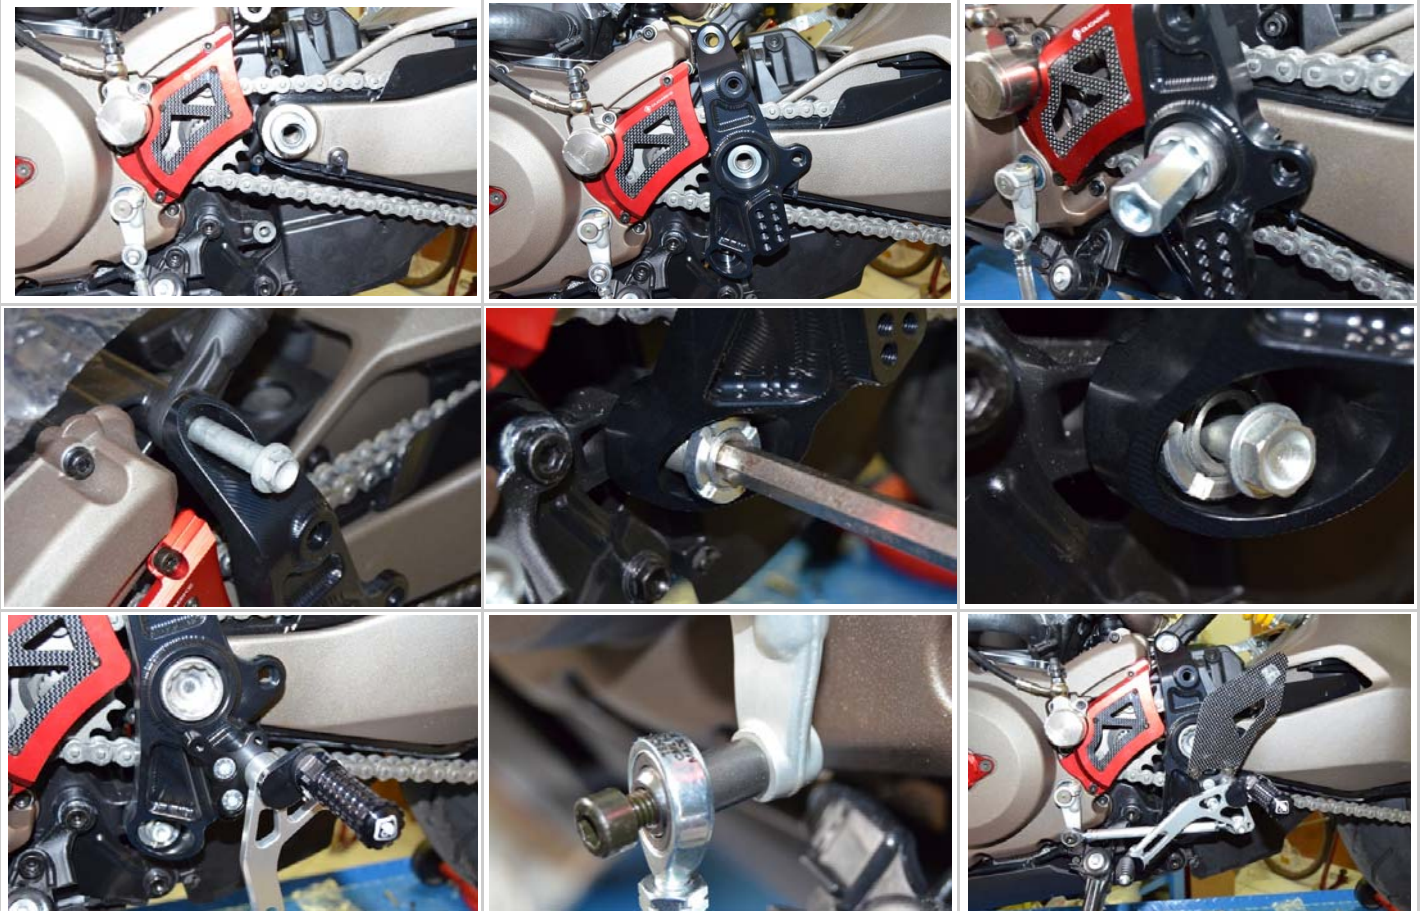

## CONTENUTO DEL KIT / INCLUDED IN THE KIT

***PARTE DESTRA, FRENO POSTERIORE / RIGHT SIDE FOOT PEG AND BRAKE ASSEMBLY***

CHIAVE A BRUGOLA 12 mm  
ALLEN KEY 12 mm.

**PARTE SINISTRA, CAMBIO / RIGHT SIDE FOOT PEG AND GEAR ASSEMBLY**