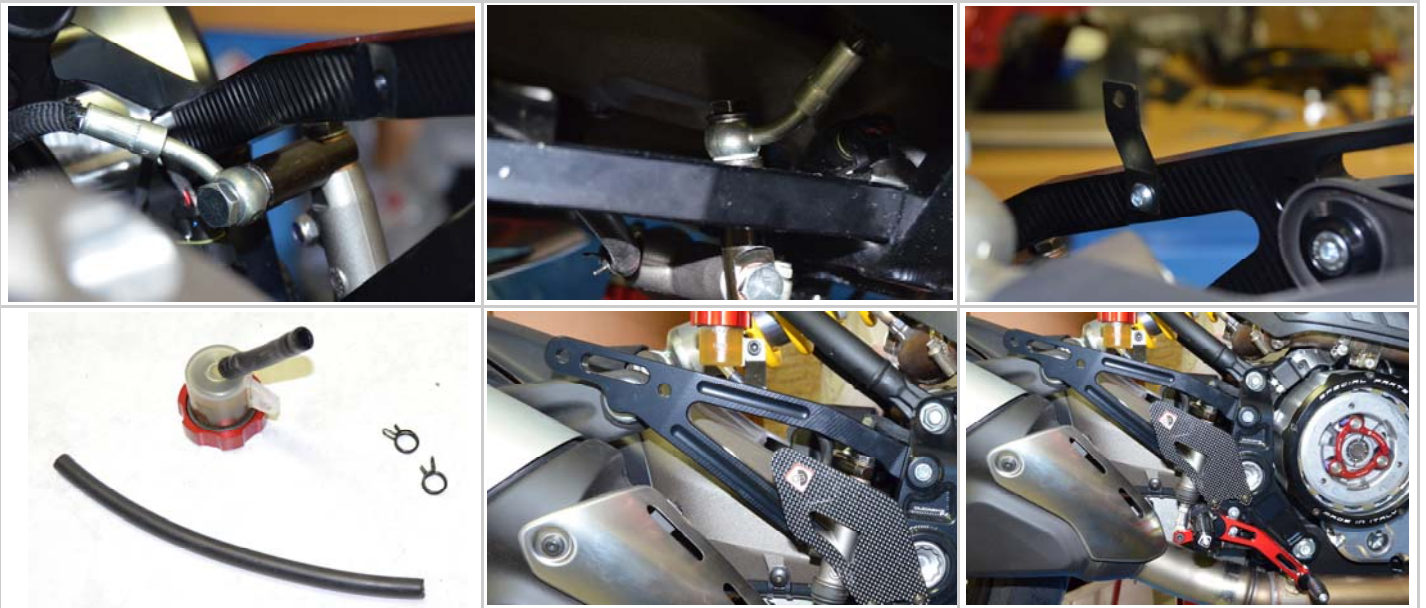

## CONTENUTO DEL KIT / INCLUDED IN THE KIT

***PARTE DESTRA, FRENO POSTERIORE / RIGHT SIDE FOOT PEG AND BRAKE ASSEMBLY***

CHIAVE A BRUGOLA 12 mm  
ALLEN KEY 12 mm.

**PARTE SINISTRA, CAMBIO / RIGHT SIDE FOOT PEG AND GEAR ASSEMBLY**